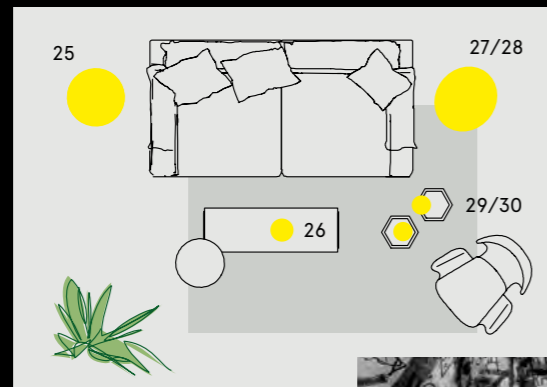

Plan

Display.04 25 mq

Cloud Atlas Sofa – DL2 H10
Leather Bufalo Grey B195
con retro cuscini in Linen A4397

Longwave Armchair – DL2 H05
Divina MD 843

X Raydio 2 Disc – DL0 F21

Overdyed Side Table – DL0 F04
Weathered Grey

Hexxed Low Table – DL3 06G
White Carrara

Hexxed High Table – DL3 06B
Black Marquina

Foscarini lights

- 25 Fork – FLOOR
- 26 Metal Glass – TABLE
- 27 Rock – PENDANT
- 28 Cage – PENDANT
- 29 Tool – PENDANT
- 30 Glass Drop – PENDANT

Hexxed High Table – DL3 06B
Black Marquina