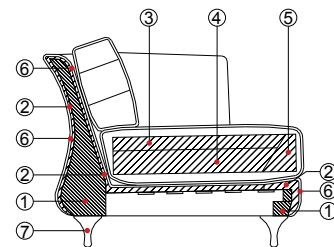

FA 48
Tinto scuro
Stained dark
Dunkel gebeizt
Teinté foncé

ENG **Structure** Stress-resistant polyurethane foam with differentiated densities ②③④⑤ and polyester fibre ⑥ on wood frame ①. Feet in beech ⑦, screwed to the structure, with the exception of the back feet of PAPY attached to the frame The feet are varnished in the colours shown in "Materials and Finishes".