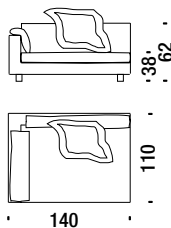

Nebula Nine left elem.140x110 goose down

Nebula Nine elem.sx 140x110 piuma

F51

11,8mt. 1,2m³ 56Kg