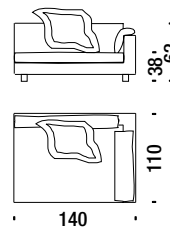

Nebula Nine elem.sx 140x110 piuma

F51

11,8mt. 1,2m³ 56Kg

Nebula Nine right elem.140x110 goose down

Nebula Nine elem.dx 140x110 piuma

F50

11,8mt. 1,2m³ 56Kg

Nebula Nine left elem.140x140 goose down