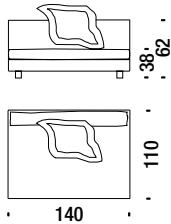

Nebula Nine elem.cent.110x140 piuma

F45

8,8mt. 1,2m³ 51Kg

Nebula Nine left elem.110x140 goose down

Nebula Nine elem.sx 110x140 piuma

F46

10,3mt. 1,2m³ 56Kg

Nebula Nine right elem.110x140 goose down

Nebula Nine elem.dx 110x140 piuma

F44

10,3mt. 1,2m³ 56Kg

Nebula Nine central elem.140x110 goose down

Nebula Nine elem.cent.140x110 piuma

F48

8,6mt. 1,2m³ 51Kg

Nebula Nine left elem.140x110 goose down