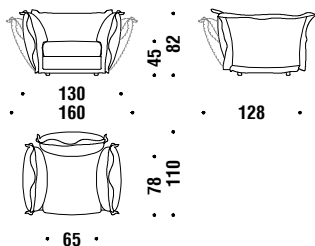

1 seater sofa goose down

Divano 1 posto piuma

POA

13,4mt. ★17,8m² 1,2m³ 52Kg