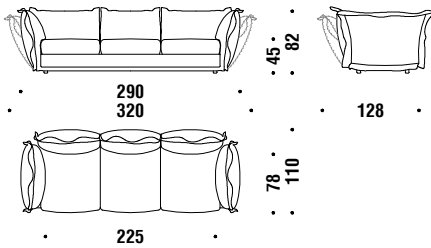

3 seater sofa fiber

Divano 3 posti fibra

FOC

18,7mt. ★20,6m² 2,6m³ 105Kg