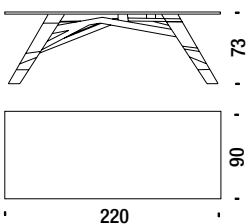

Top glass colors Colori piani cristallo

BLACK SMOKE  
glass

EXTRA WHITE  
satin glass

**Table 525 220x90x73**

**Tavolo 525 220x90x73**

2,4 m<sup>3</sup> 230 Kg

016

€

**Table 996 270x100x73**

**Tavolo 996 270x100x73**

3,5 m<sup>3</sup> 330 Kg

06J

€