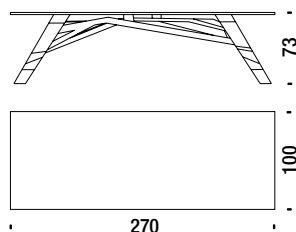

Top glass colors Colori piani cristallo

BLACK SMOKE  
glass

EXTRA WHITE  
satin glass

**Table 525 220x90x73**

**Tavolo 525 220x90x73**

2,4 m<sup>3</sup> 230 Kg

016

€

**Table 996 270x100x73**

**Tavolo 996 270x100x73**

3,5 m<sup>3</sup> 330 Kg

06J

€