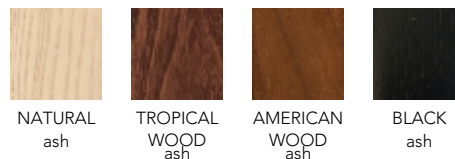

#### Liasses de tissus conseillées

- 134-Elastic Fantastic 3 > Husk
- 136-Mini Me > Baby Braid, Mini Husk
- 139-Norwegian Wood > Zanzibar
- Divina 3, Divina Melange 3, Divina MD by Kvadrat
- Fiord by Kvadrat
- Tonus 4 by Kvadrat
- Uniform Melange by Febrik
- Pelle / Leather T
- Pelle / Leather Z > Ciré, Ciré Soft, Cervo

### Chaise longue - Wood finishing Couleurs bois

NATURAL  
oak

AGED WOOD  
oak

BLACK  
oak

### Armchair&stool - Wood finishing Couleurs bois

NATURAL  
ash

TROPICAL  
WOOD  
ash

AMERICAN  
WOOD  
ash

BLACK  
ash