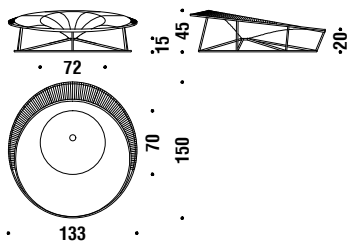

Pattern colors Colori intrecci

NOIR

OXYDE

PANAMA

SILVER

Small Day Bed

Small Day Bed

S95

1,1 m³

Large Day Bed

Large Day Bed

S96

1,9 m³