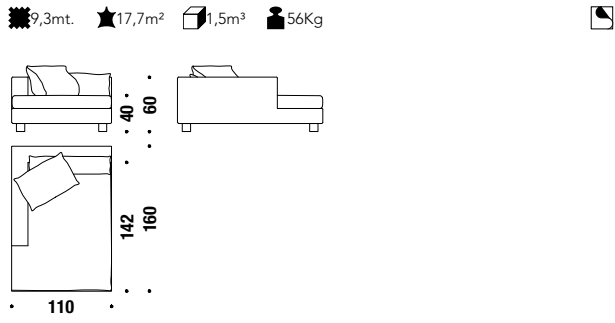

Nebula Light chaise longue left 110x160 goose down
Nebula Light chaise long. gauc.110x160 plume d'oie DL7H87