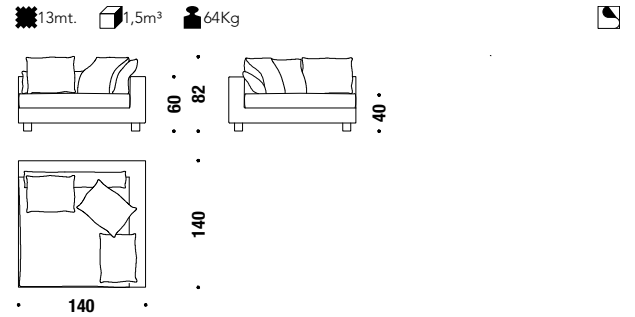

Nebula Light right elem.140x140 goose down
Nebula Light élém.droit 140x140 plume DL7F47