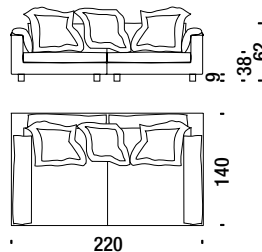

Nebula Nine Sofa 220x110 goose down

Nebula Nine Sofa 220x110 plume

DL0F06

16,5mt. 1,6m³ 86Kg

Nebula Nine Sofa 280x110 goose down

Nebula Nine Sofa 280x110 plume

DL0F07

23,6mt. 2,3m³ 112Kg

Nebula Nine Sofa 330x110 goose down

Nebula Nine Sofa 330x110 plume

DL0F08

28mt. 2,8m³ 118Kg

Nebula Nine Sofa 220x140 goose down

Nebula Nine Sofa 220x140 plume

DL0F09

23,6mt. 2,3m³ 112Kg