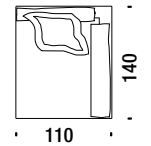

110

Nebula Nine right elem.110x110 goose down

Nebula Nine élém.droit 110x110 plume

DL0F41

10,3mt. 0,9m³ 40Kg

110

Nebula Nine central elem.90x140 goose down

Nebula Nine élém.central 90x140 plume DL0F83

7,1mt. 1,2m³ 49Kg

Nebula Nine central elem.110x140 goose down

Nebula Nine élém.central 110x140 plume DL0F45

8,8mt. 1,2m³ 51Kg

Nebula Nine left elem.110x140 goose down

Nebula Nine élém.gauche 110x140 plume DL0F46

10,3mt. 1,2m³ 56Kg

Nebula Nine right elem.110x140 goose down

Nebula Nine élém.droit 110x140 plume DL0F44

10,3mt. 1,2m³ 56Kg

Nebula Nine central elem.140x110 goose down

Nebula Nine élém.central 140x110 plume DL0F48