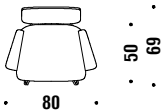

Overdyed Lounge Chair

Overdyed Lounge Chair **DL0F02**

0,5m³ 19Kg **FSC® Certified**