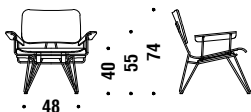

**Overdyed chair reloaded vers. A**

**Overdyed chair reloaded vers. A** ..... **DL8F2A**

0,7mt. 1,3m<sup>2</sup> 0,3m<sup>3</sup> 11Kg

**Overdyed chair reloaded vers. B**

**Overdyed chair reloaded vers. B** ..... **DL8F2B**

1,2mt. 2,3m<sup>2</sup> 0,3m<sup>3</sup> 12Kg

**Overdyed Lounge Chair**

**Overdyed Lounge Chair** ..... **DL0F02**

0,5m<sup>3</sup> 19Kg **FSC® Certified**

**Overdyed Reloaded**

**Overdyed Reloaded** ..... **DL2H01**