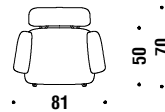

Overdyed Reloaded

Overdyed Reloaded **DL2H01**

1,4mt. 2,2m² 0,5m³ 18Kg **FSC® Certified**