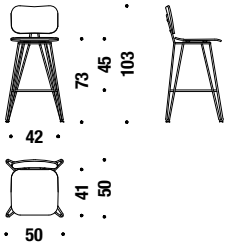

Overdyed stool

Overdyed stool **DL8F2D**

0,4m³ 12Kg **FSC® Certified**