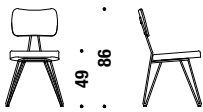

Overdyed chair reloaded vers. A

Overdyed chair reloaded vers. A **DL8F2A**

0,7mt. 1,3m² 0,3m³ 11Kg