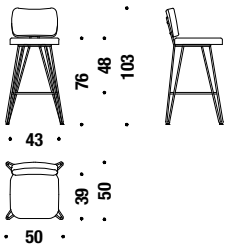

Overdyed stool reloaded vers. B

Overdyed stool reloaded vers. B **DL8F2G**

1,2mt. 2,3m² 0,4m³ 14Kg

Overdyed armchair reloaded

Overdyed armchair reloaded **DL8F2H**

1,5mt. 2,9m² 0,3m³ 18Kg