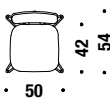

Overdyed chair reloaded vers. A

Overdyed chair reloaded vers. A **DL8F2A**

0,7mt. 1,3m² 0,3m³ 11Kg