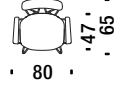

Overdyed Lounge Chair

Overdyed Lounge Chair DL0F02

0,5m³ 19Kg **FSC® Certified**