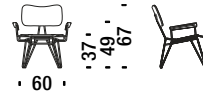

Overdyed Lounge Chair

Overdyed Lounge Chair DL0F02

0,5m³ 19Kg **FSC® Certified**