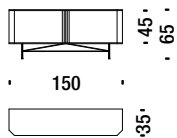

**Perf credenza piano acciaio**

**DL308T**

0,5m<sup>3</sup> 75Kg

**Perf Bar cabinet with steel top**

**Perf mobile bar piano acciaio**

**DL308V**

0,5m<sup>3</sup> 65Kg

**Perf Stripe Credenza with steel top**

**Perf Stripe credenza piano acciaio**

**DL708T**

0,5m<sup>3</sup> 75Kg

**Perf Stripe Bar cabinet with steel top**

**Perf Stripe Mobile bar piano acciaio**

**DL708V**

0,5m<sup>3</sup> 65Kg

**Perf optional couple handles for credenza**