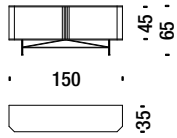

**Perf credenza piano acciaio**

**DL308T**

0,5m<sup>3</sup> 75Kg

**Perf Bar cabinet with steel top**

**Perf mobile bar piano acciaio**

**DL308V**

0,5m<sup>3</sup> 65Kg

**Perf Stripe Credenza with steel top**

**Perf Stripe credenza piano acciaio**

**DL708T**

0,5m<sup>3</sup> 75Kg

**Perf Stripe Bar cabinet with steel top**

**Perf Stripe Mobile bar piano acciaio**

**DL708V**

0,5m<sup>3</sup> 65Kg

**Perf optional couple handles for credenza**