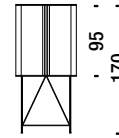

**Perf credenza piano acciaio**

**DL308T**

0,5m<sup>3</sup> 75Kg

**Perf Bar cabinet with steel top**

**Perf mobile bar piano acciaio**

**DL308V**

0,5m<sup>3</sup> 65Kg

**Perf Stripe Credenza with steel top**

**Perf Stripe credenza piano acciaio**

**DL708T**

0,5m<sup>3</sup> 75Kg

**Perf Stripe Bar cabinet with steel top**

**Perf Stripe Mobile bar piano acciaio**

**DL708V**

0,5m<sup>3</sup> 65Kg

**Perf optional couple handles for credenza**