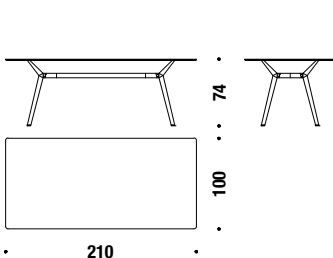

Pylon Liquid Marble 140x45

Pylon Liquid Marble 140x45

DL8L20

0,1m³ 43Kg

Pylon Liquid Marble 210x100

Pylon Liquid Marble 210x100

DL8L21

0,2m³ 123Kg