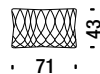

Quilted back cushion 55x43

Rücken Kissen Gestept 55x43 430

0,7 mt.

Quilted back cushion 71x43

Rücken Kissen Gestept 71x43 431

0,9 mt.

Small armchair

Sessel Klein