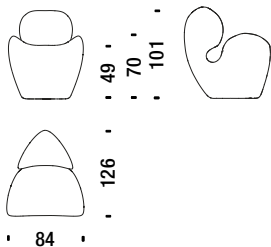

Soft Big Heavy

Soft Big Heavy

SB0061

1,1 m³ 25 Kg