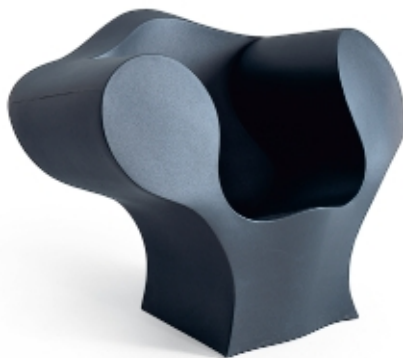

Soft Little Heavy

Soft Little Heavy

SF0050

0,4 m³ 20 Kg

Soft Heart

Soft Heart

SK0061

0,6 m³ 55 Kg

[Spring collection] The Big Easy

TZO

Design Ron Arad - 1991

' vol. 2 SINGLE SEATS, TABLES AND ACCESSORIES

ARMCHAIR

Rotationally molded, 100% recyclable polyethylene with integral colors fade-resistant and waterproof for outdoor use.