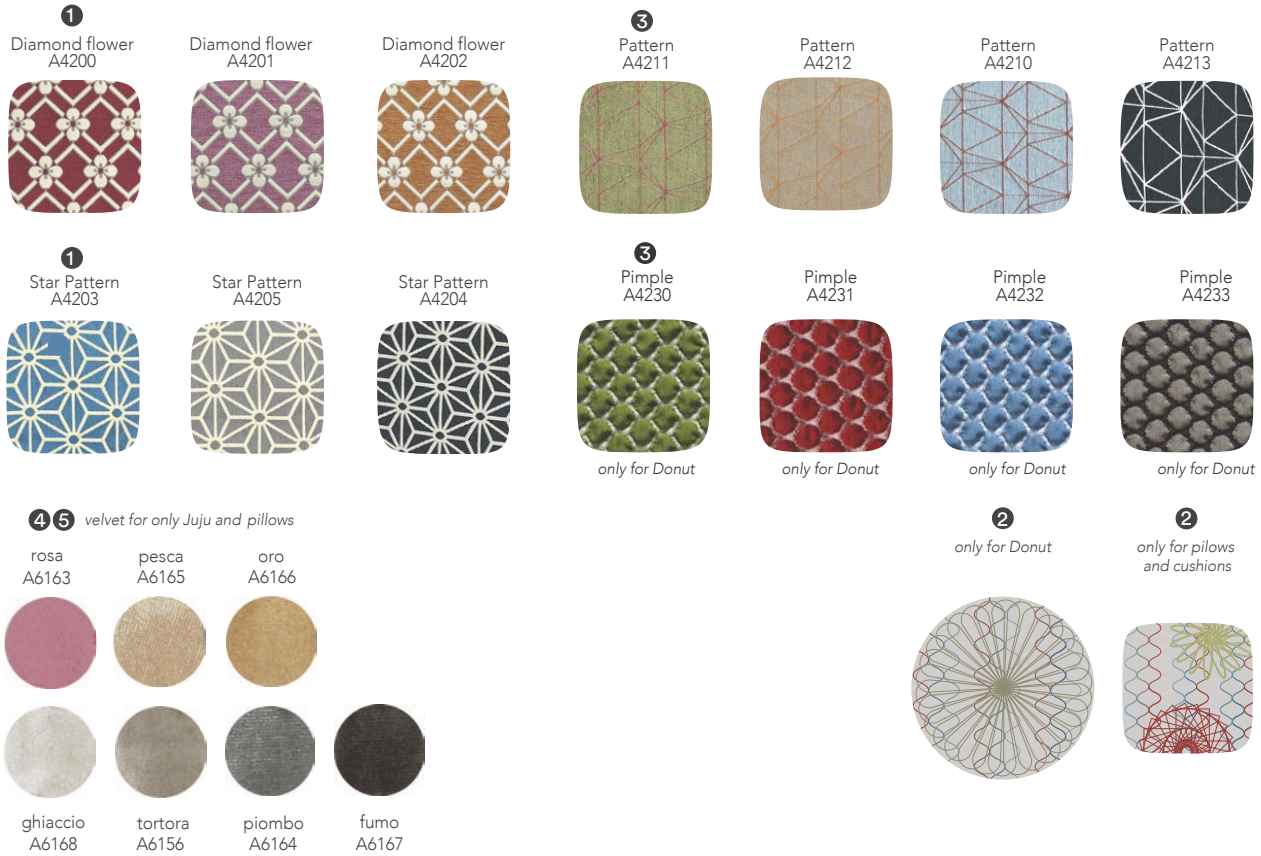

Sushi Kollektion ist nicht abziehbar, aussert die Kissen.

Karmakoma

Donut pouf round

- 1 sides - fianchi
- 2 cushions - cuscini
- 3 structure - struttura

- narrow strip - fascietta
- 1 3 body - corpo
- large strip and seat - fascia e seduta
- 2 4 rim - bordo

Juju fauteuil

- 1 side and rearback - retroschiena e fianco
- 2 5 pillow - cuscinetto
- 3 seats and front back - seduta e fronte schiena
- 4 lower side and base - fascietta fianco e base

Joy round

for all models you can combine the fabrics choosing between preselected color groups