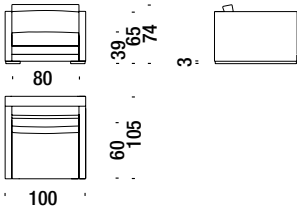

Karmakoma armchair

Karmakoma Sessel 001

1,1 m³ 45 Kg