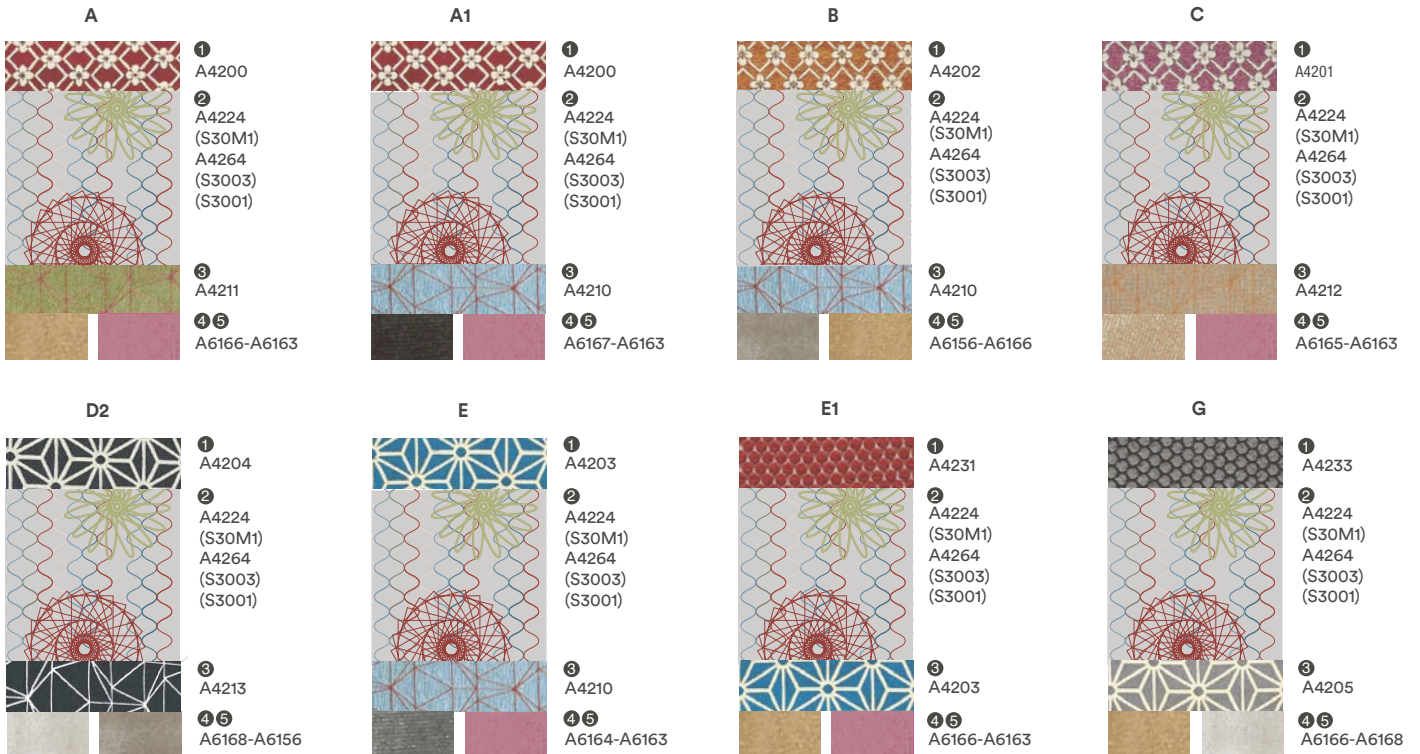

Example for Karmakoma sofa and armchair, Juju poltroncina