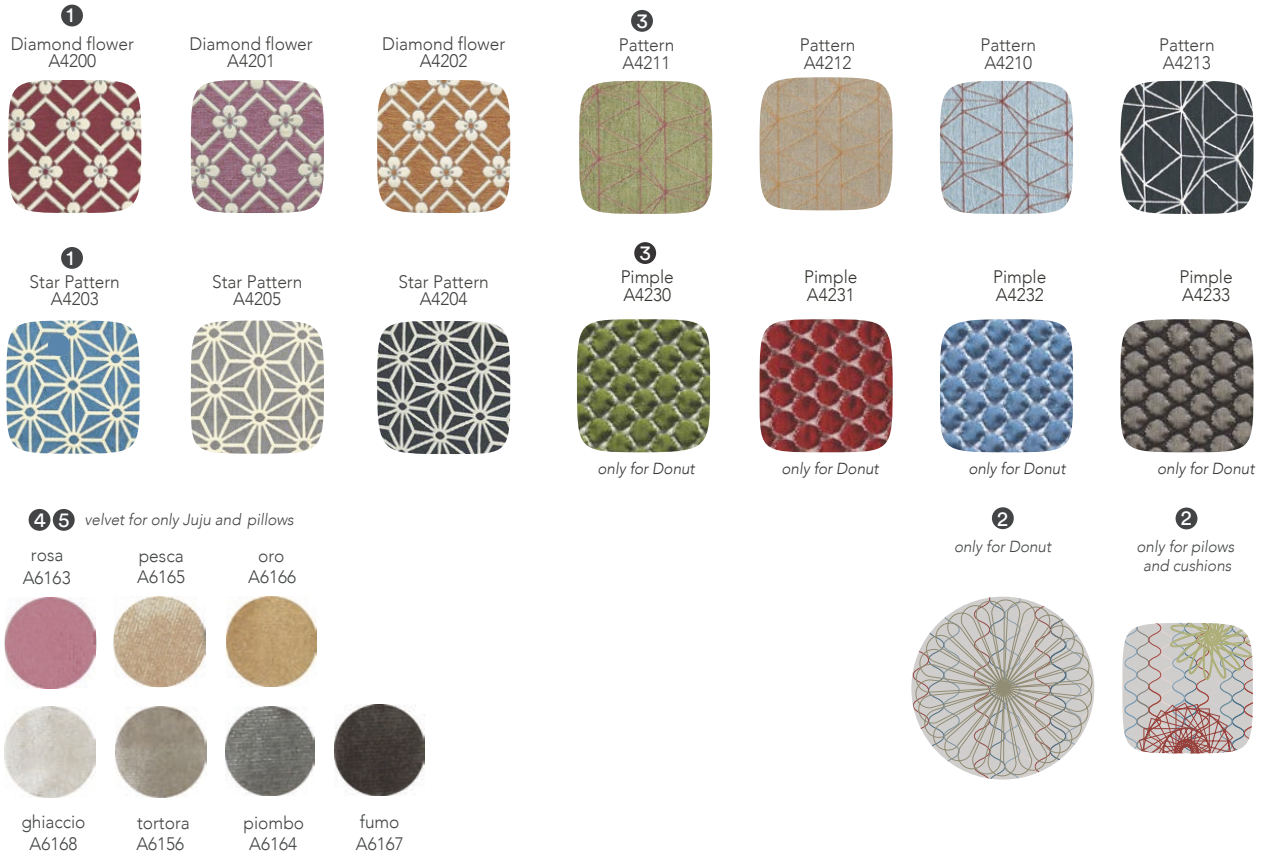

Karmakoma

Donut pouf round

Juju fauteuil

Joy round

- ① sides - fianchi
- ② cushions - cuscini
- ③ structure - struttura

- narrow strip - fascietta
- ① ③ body - corpo
- large strip and seat - fascia e seduta
- ② ④ rim - bordo

- ① side and rearback - retroschiena e fianco
- ② ⑤ pillow - cuscinetto
- ③ seats and front back - seduta e fronte schiena
- ④ lower side and base - fascietta fianco e base

for all models you can combine the fabrics choosing between preselected color groups