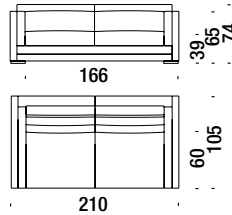

- narrow strip - fascietta
- ① ③ body - corpo
- large strip and seat - fascia e seduta
- ② ④ rim - bordo

- ① side and rearback - retroschiena e fianco
- ② ⑤ pillow - cuscinetto
- ③ seats and front back - seduta e fronte schiena
- ④ lower side and base - fascietta fianco e base

for all models you can combine the fabrics choosing between preselected color groups

Example for Karmakoma sofa and armchair, Juju poltroncina

Karmakoma armchair

Karmakoma fauteuil

001

1,1 m³ 45 Kg

Karmakoma 3 seater sofa 210

Karmakoma canapé 3 places 210

003

1,8 m³ 80 Kg

Karmakoma 3 seater sofa major 250

Karmakoma canapé 3 places major 250

0M1

2,1 m³ 120 Kg

Juju small armchair