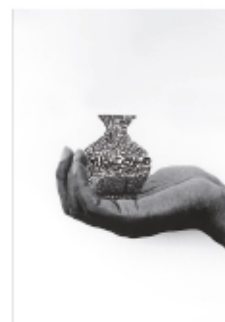

The offering 135x196 cm

Fathi Hassan

130-016

€