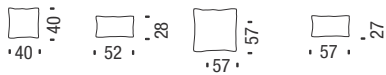

Frame colours

multicolor

natural

RAL 3020
traffic red

Pillows for outdoor and matress

A8431
Deauville

A8433
Solids

A8434
Solids