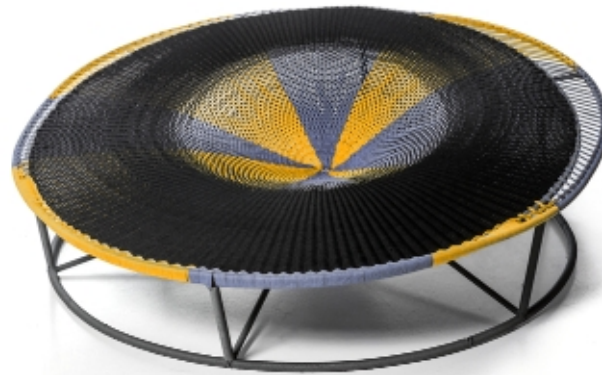

# [M'afrique collection] Amaca

## DAY BED

Painted steel base and colored polyethylene handwoven threads.

## DAY BED

Struttura in acciaio verniciato e fili colorati in polietilene intrecciati a mano.

## Pattern colors    Colori intrecci

NOIR

PANAMA

SILVER