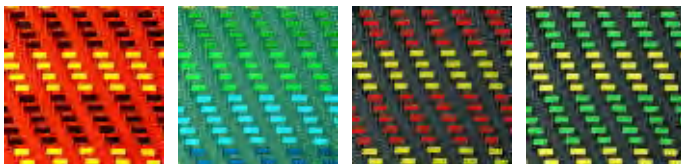

Multicolour version 061   Multicolour version 061

rouge/jaune/oxyde   vert/vert lagon/turquoise/blue   rouge/noir/jaune   jaune/noir/vert