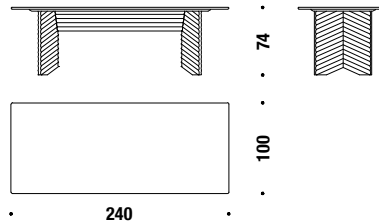

## Table Vertical 300x100 glass top

Tish Vertical 300x100 Glas platte

2FT

0,6 m<sup>3</sup> 200 Kg

## Table Diagonal 180x95 marble top

Tish Diagonal 180x95 Marmor platte

3FQ

0,6 m<sup>3</sup> 160 Kg

## Table Diagonal 240x100 marble top

Tish Diagonal 240x100 Marmor platte

3FR

0,7 m<sup>3</sup> 210 Kg

## Table Vertical 240x100 marble top

Tish Vertical 240x100 Marmor platte

3FS

0,5 m<sup>3</sup> 210 Kg

**Table Diagonal 180x95 wooden top**

**Tish Diagonal 180x95 Holzplatte**

4FQ

0,6 m<sup>3</sup> 100 Kg