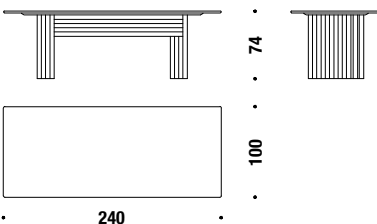

## Table Diagonal 180x95 marble top

Tish Diagonal 180x95 Marmor platte

3FQ

0,6 m<sup>3</sup> 160 Kg

## Table Diagonal 240x100 marble top

Tish Diagonal 240x100 Marmor platte

3FR

0,7 m<sup>3</sup> 210 Kg

## Table Vertical 240x100 marble top

Tish Vertical 240x100 Marmor platte

3FS

0,5 m<sup>3</sup> 210 Kg

**Table Diagonal 180x95 wooden top**

**Tish Diagonal 180x95 Holzplatte**

4FQ

0,6 m<sup>3</sup> 100 Kg

**Table Diagonal 240x100 wooden top**

**Tish Diagonal 240x100 Holzplatte**

4FR

0,7 m<sup>3</sup> 130 Kg

**Table Vertical 240x100 wooden top**

**Tish Vertical 240x100 Holzplatte**

4FS

0,6 m<sup>3</sup> 125 Kg