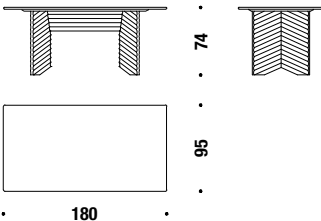

## Table Vertical 240x100 glass top

Tish Vertical 240x100 Glas platte

2FS

0,5 m<sup>3</sup> 160 Kg

## Table Vertical 300x100 glass top

Tish Vertical 300x100 Glas platte

2FT

0,6 m<sup>3</sup> 200 Kg

## Table Diagonal 180x95 marble top

Tish Diagonal 180x95 Marmor platte

3FQ

0,6 m<sup>3</sup> 160 Kg