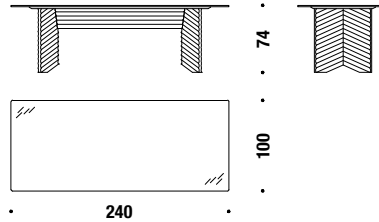

## Table Diagonal 180x95 glass top

Tish Diagonal 180x95 Glas platte

2FQ

0,5 m<sup>3</sup> 130 Kg

## Table Diagonal 240x100 glass top

Tish Diagonal 240x100 Glas platte

2FR

0,7 m<sup>3</sup> 175 Kg