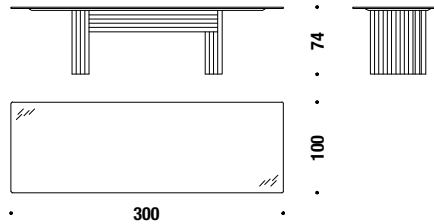

## Table Diagonal 240x100 glass top

Tish Diagonal 240x100 Glas platte

2FR

0,7 m<sup>3</sup> 175 Kg

## Table Vertical 240x100 glass top

Tish Vertical 240x100 Glas platte

2FS

0,5 m<sup>3</sup> 160 Kg

## Table Vertical 300x100 glass top

Tish Vertical 300x100 Glas platte

2FT

0,6 m<sup>3</sup> 200 Kg