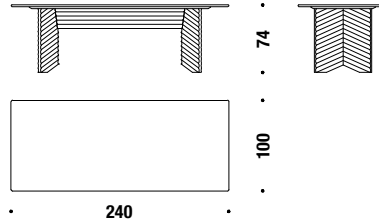

## Table Diagonal 240x100 marble top

Tish Diagonal 240x100 Marmor platte

3FR

0,7 m<sup>3</sup> 210 Kg

## Table Vertical 240x100 marble top

Tish Vertical 240x100 Marmor platte

3FS

0,5 m<sup>3</sup> 210 Kg

**Table Diagonal 180x95 wooden top**

**Tish Diagonal 180x95 Holzplatte**

4FQ

0,6 m<sup>3</sup> 100 Kg

**Table Diagonal 240x100 wooden top**

**Tish Diagonal 240x100 Holzplatte**

4FR

0,7 m<sup>3</sup> 130 Kg

**Table Vertical 240x100 wooden top**

**Tish Vertical 240x100 Holzplatte**

4FS

0,6 m<sup>3</sup> 125 Kg