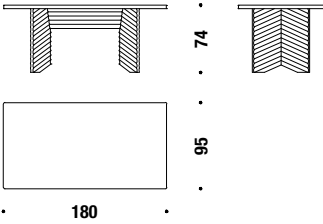

## Table Diagonal 240x100 marble top

Tish Diagonal 240x100 Marmor platte

3FR

0,7 m<sup>3</sup> 210 Kg

## Table Vertical 240x100 marble top

Tish Vertical 240x100 Marmor platte

3FS

0,5 m<sup>3</sup> 210 Kg

**Table Diagonal 180x95 wooden top**

**Tish Diagonal 180x95 Holzplatte**

4FQ

0,6 m<sup>3</sup> 100 Kg

**Table Diagonal 240x100 wooden top**

**Tish Diagonal 240x100 Holzplatte**

4FR

0,7 m<sup>3</sup> 130 Kg

**Table Vertical 240x100 wooden top**

**Tish Vertical 240x100 Holzplatte**

4FS

0,6 m<sup>3</sup> 125 Kg