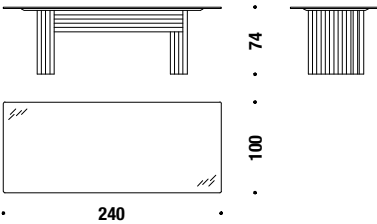

## Table Diagonal 180x95 glass top

Tish Diagonal 180x95 Glas platte

2FQ

0,5 m<sup>3</sup> 130 Kg

## Table Diagonal 240x100 glass top

Tish Diagonal 240x100 Glas platte

2FR

0,7 m<sup>3</sup> 175 Kg

## Table Vertical 240x100 glass top

Tish Vertical 240x100 Glas platte

2FS

0,5 m<sup>3</sup> 160 Kg