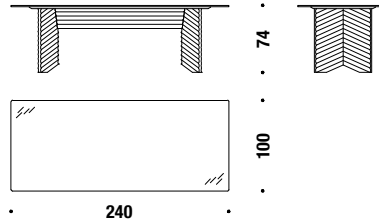

TAUPE

Table Diagonal 180x95 glass top

Tavolo Diagonal 180x95 piano in vetro

2FQ

0,5 m³ 130 Kg

Table Diagonal 240x100 glass top

Tavolo Diagonal 240x100 piano in vetro

2FR

0,7 m³ 175 Kg

Table Vertical 240x100 glass top

Tavolo Verticale 240x100 piano in vetro

2FS

0,5 m³ 160 Kg

Table Vertical 300x100 glass top

Tavolo Verticale 300x100 piano in vetro

2FT

0,6 m³ 200 Kg

Table Diagonal 180x95 marble top

Tavolo Diagonal 180x95 piano in marmo

3FQ

0,6 m³ 160 Kg

Table Diagonal 240x100 marble top

Tavolo Diagonal 240x100 piano in marmo

3FR