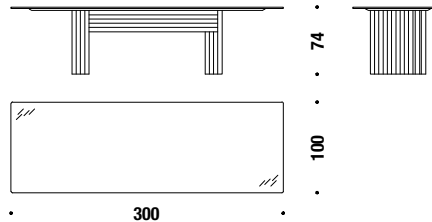

0,7 m³ 175 Kg

Table Vertical 240x100 glass top

Tavolo Verticale 240x100 piano in vetro

2FS

0,5 m³ 160 Kg

Table Vertical 300x100 glass top

Tavolo Verticale 300x100 piano in vetro

2FT

0,6 m³ 200 Kg

Table Diagonal 180x95 marble top

Tavolo Diagonal 180x95 piano in marmo

3FQ

0,6 m³ 160 Kg

Table Diagonal 240x100 marble top

Tavolo Diagonal 240x100 piano in marmo

3FR

0,7 m³ 210 Kg

Table Vertical 240x100 marble top

Tavolo Verticale 240x100 piano in marmo

3FS

0,5 m³ 210 Kg

Table Diagonal 180x95 wooden top

Tavolo Diagonale 180x95 piano in legno

4FQ