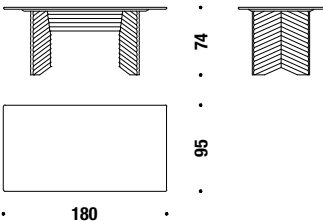

0,7 m³ 175 Kg

Table Vertical 240x100 glass top

Tavolo Verticale 240x100 piano in vetro

2FS

0,5 m³ 160 Kg

Table Vertical 300x100 glass top

Tavolo Verticale 300x100 piano in vetro

2FT

0,6 m³ 200 Kg

Table Diagonal 180x95 marble top

Tavolo Diagonal 180x95 piano in marmo

3FQ

0,6 m³ 160 Kg

Table Diagonal 240x100 marble top

Tavolo Diagonal 240x100 piano in marmo

3FR

0,7 m³ 210 Kg

Table Vertical 240x100 marble top

Tavolo Verticale 240x100 piano in marmo

3FS

0,5 m³ 210 Kg

Table Diagonal 180x95 wooden top

Tavolo Diagonale 180x95 piano in legno

4FQ