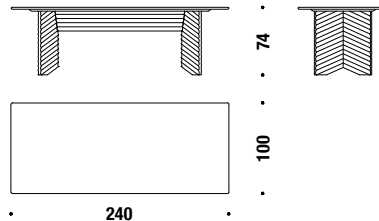

0,6 m³ 200 Kg

Table Diagonal 180x95 marble top

Tavolo Diagonal 180x95 piano in marmo

3FQ

0,6 m³ 160 Kg

Table Diagonal 240x100 marble top

Tavolo Diagonal 240x100 piano in marmo

3FR

0,7 m³ 210 Kg

Table Vertical 240x100 marble top

Tavolo Verticale 240x100 piano in marmo

3FS

0,5 m³ 210 Kg

Table Diagonal 180x95 wooden top

Tavolo Diagonale 180x95 piano in legno

4FQ

0,6 m³ 100 Kg

Table Diagonal 240x100 wooden top

Tavolo Diagonale 240x100 piano in legno

4FR

0,7 m³ 130 Kg

Table Vertical 240x100 wooden top

Tavolo Verticale 240x100 piano in legno

4FS