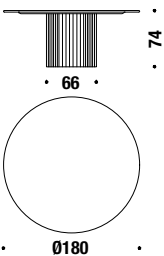

Tavolo Ø180 piano in marmo

3FW