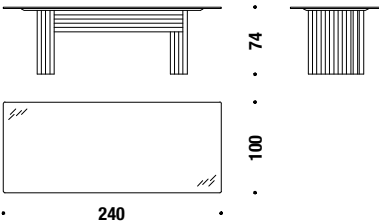

TAUPE

Table Diagonal 180x95 glass top

Tavolo Diagonal 180x95 piano in vetro

2FQ

0,5 m³ 130 Kg

Table Diagonal 240x100 glass top

Tavolo Diagonal 240x100 piano in vetro

2FR

0,7 m³ 175 Kg

Table Vertical 240x100 glass top

Tavolo Verticale 240x100 piano in vetro

2FS

0,5 m³ 160 Kg

Table Vertical 300x100 glass top

Tavolo Verticale 300x100 piano in vetro

2FT

0,6 m³ 200 Kg

Table Diagonal 180x95 marble top

Tavolo Diagonal 180x95 piano in marmo

3FQ

0,6 m³ 160 Kg

Table Diagonal 240x100 marble top

Tavolo Diagonal 240x100 piano in marmo

3FR