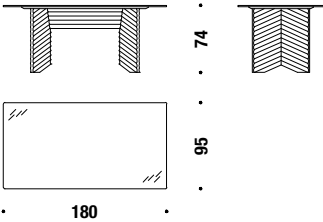

TAUPE

Table Diagonal 180x95 glass top

Tavolo Diagonal 180x95 piano in vetro

2FQ

0,5 m³ 130 Kg

Table Diagonal 240x100 glass top

Tavolo Diagonal 240x100 piano in vetro

2FR

0,7 m³ 175 Kg

Table Vertical 240x100 glass top

Tavolo Verticale 240x100 piano in vetro

2FS

0,5 m³ 160 Kg

Table Vertical 300x100 glass top

Tavolo Verticale 300x100 piano in vetro

2FT

0,6 m³ 200 Kg

Table Diagonal 180x95 marble top

Tavolo Diagonal 180x95 piano in marmo

3FQ

0,6 m³ 160 Kg

Table Diagonal 240x100 marble top

Tavolo Diagonal 240x100 piano in marmo

3FR