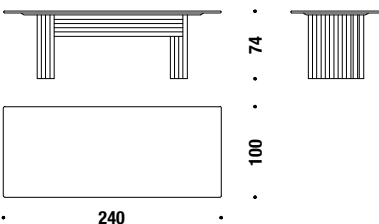

0,6 m³ 200 Kg

Table Diagonal 180x95 marble top

Tavolo Diagonal 180x95 piano in marmo

3FQ

0,6 m³ 160 Kg

Table Diagonal 240x100 marble top

Tavolo Diagonal 240x100 piano in marmo

3FR

0,7 m³ 210 Kg

Table Vertical 240x100 marble top

Tavolo Verticale 240x100 piano in marmo

3FS

0,5 m³ 210 Kg

Table Diagonal 180x95 wooden top

Tavolo Diagonale 180x95 piano in legno

4FQ

0,6 m³ 100 Kg

Table Diagonal 240x100 wooden top

Tavolo Diagonale 240x100 piano in legno

4FR

0,7 m³ 130 Kg

Table Vertical 240x100 wooden top

Tavolo Verticale 240x100 piano in legno

4FS