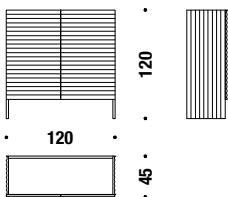

0,6 m³ 73 Kg

Sideboard dining marble top

Sideboard dining piano in marmo

3FM

0,9 m³ 120 Kg

Sideboard living marble top

Sideboard living piano in marmo

3FN

1 m³ 147 Kg

Cabinet marble top

Cabinet piano in marmo

3FO

0,9 m³ 113 Kg

Console marble top

Console piano in marmo

3FP