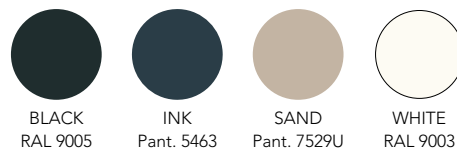

SMALL TABLES

Top in steel plate, base is tubular steel with chrome finish or powder coat finish.

SMALL TABLE with GLASS TOP, cod. 446

Top in tempered, etched, varnished extra-clear glass, 12mm thick, base in tubular steel with powder coat finish.

Glass top colours 446 Glastischplatten 446

Colours 446 Farben 446

Colours Farben

Varnished steel table 32x32x43

Tisch Stahl Lackiert 32x32x43

242

 0,2 m³  11 Kg

Chromed steel table 32x32x43