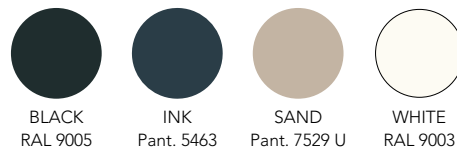

SMALL TABLES

Top in steel plate, base is tubular steel with chrome finish or powder coat finish.

SMALL TABLE with GLASS TOP, cod. 446

Top in tempered, etched, varnished extra-clear glass, 12mm thick, base in tubular steel with powder coat finish.

Glass top colours 446 Glastischplatten 446

Colours 446 Farben 446

Colours Farben

Varnished steel table 32x32x43

Tisch Stahl Lackiert 32x32x43

242

 0,2 m³  11 Kg

Chromed steel table 32x32x43