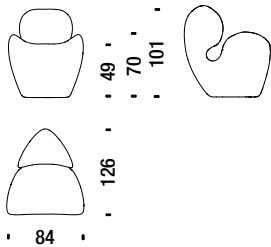

Soft Big Heavy

Soft Big Heavy

SB0061

1,1 m³ 25 Kg