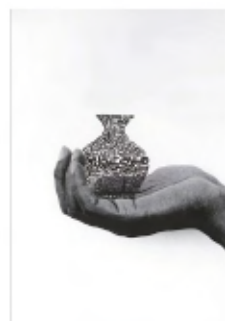

130-016

€

Glance towards the unknown 135x196 cm

Fathi Hassan

130-017

€

Taha 115x160 cm

Fathi Hassan