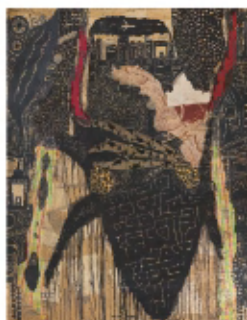

Candle 135x175 cm

Fathi Hassan

130-020

€