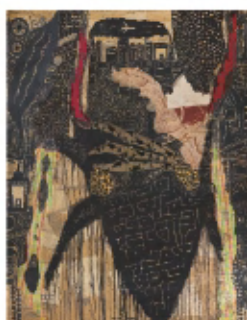

Candle 135x175 cm

Fathi Hassan

130-020

€