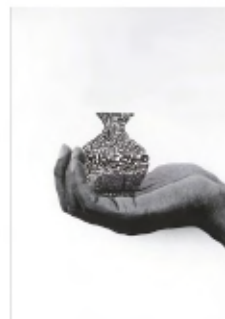

Fathi Hassan

130-016

€

Glance towards the unknown 135x196 cm

Fathi Hassan

130-017

€

Taha 115x160 cm