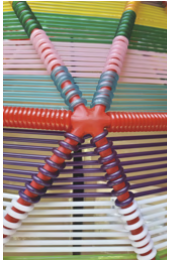

# Tropicalia

TRO

version A: engineering polymer cord - Filo in tecnopolimero

Frame colour

RAL 3020  
traffic red

multicolor

natural

Pillows for outdoor and matress