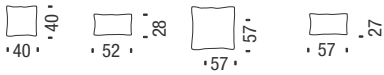

# TRO

version A: engineering polymer cord - Filo in tecnopolimero

Frame colour

RAL 3020  
traffic red

multicolor

natural

Pillows for outdoor and matress

A4451  
Reviva Hero