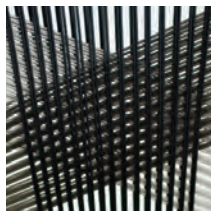

black quartz
black
light black
medium black