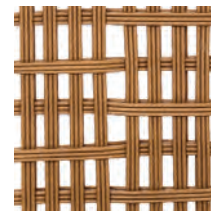

version B: artificial leather

natural

indoor only