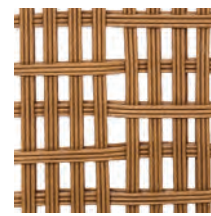

version B: artificial leather

natural

indoor only