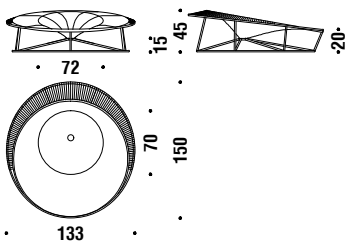

NOIR

PANAMA

SILVER

Small Day Bed

Small Day Bed

S95

1,1 m³

Large Day Bed

Large Day Bed

S96

1,9 m³