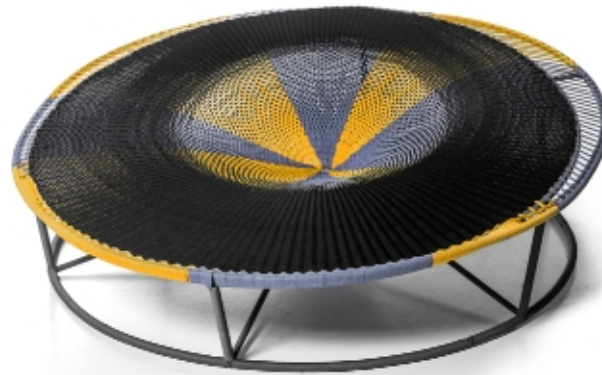

# [M'afrique collection] Amaca

# AM1

Design David Weeks - 2017

' vol.3 IN/OUTDOOR

## DAY BED

Painted steel base and colored polyethylene handwoven threads.

## DAY BED

Lackierte Stahlstruktur und farbige Polyethylen-Fäden, handgeflochten.