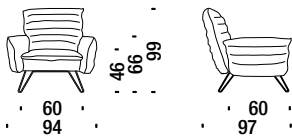

Cloudscape Chair Patchwork fiber

Cloudscape Chair Patchwork fibre

DL0F25

1m³ 35Kg