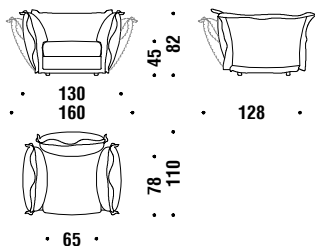

Cloudscape Chair fiber

Cloudscape Chair fibre

DL0F55

5,8mt. 9,3m² 1m³ 35Kg

Cloudscape Chair goose down

Cloudscape Chair plume

DL0F05

5,8mt. 9,3m² 1m³ 36Kg

Cloudscape Chair Patchwork fiber

Cloudscape Chair Patchwork fibre

DL0F25

1m³ 35Kg

Cloudscape Chair Patchwork goose down

Cloudscape Chair Patchwork plume

DL0F26

1m³ 36Kg

1 seater sofa fiber

Canapé 1 place fibre

DL8F0A

■ 9,4mt. ★ 17,8m² □ 1,2m³ 🧑 52Kg

2 seater sofa fiber

Canapé 2 places fibre

DL8F0B

■ 15,4mt. ★ 29m² □ 1,8m³ 🧑 90Kg