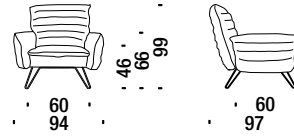

Cloudscape Chair fiber

Cloudscape Chair fibre

DL0F55

5,8mt. 9,3m² 1m³ 35Kg

Cloudscape Chair goose down

Cloudscape Chair plume

DL0F05

5,8mt. 9,3m² 1m³ 36Kg