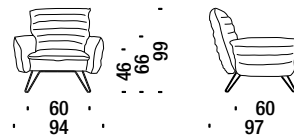

Cloudscape Chair fiber

Cloudscape Chair fibre

DL0F55

5,8mt. 9,3m² 1m³ 35Kg

Cloudscape Chair goose down

Cloudscape Chair plume

DL0F05

5,8mt. 9,3m² 1m³ 36Kg

Cloudscape Chair Patchwork fiber

Cloudscape Chair Patchwork fibre

DL0F25

1m³ 35Kg

Cloudscape Chair Patchwork goose down

Cloudscape Chair Patchwork plume

DL0F26

1m³ 36Kg

1 seater sofa fiber

Canapé 1 place fibre

DL8F0A

■ 9,4mt. ★ 17,8m² □ 1,2m³ 🧑 52Kg

2 seater sofa fiber

Canapé 2 places fibre

DL8F0B

■ 15,4mt. ★ 29m² □ 1,8m³ 🧑 90Kg