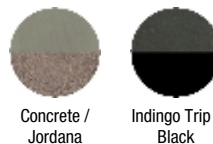

## Recommended fabric hangers

Tirelle e tessuti consigliati

-Dusty Nature Denim-Charron-Grano-Onix-Plumcake  
 -Denim Denim-Gipsy-Grano-Plumcake-Linen  
 -Velvet Underground Teddy-Sling-Charcoal  
 -Jacquard 15227  
 -Burning Clouds Silver Grey-Grano-Plumcake  
 -Linen-Macaron-Onix-Pull up Leather

## Feet colors and base stool Colori piedi e base pouf

Natural Ash

Indigo Blue

Raw Black

Ash Grey

Stainless steel shiny

## Top/base table Piano/base tavolo

Concrete / Jordana

Indigo Trip / Black