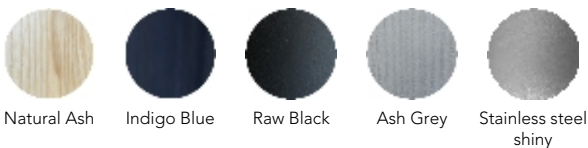

TABLE "Jordana" version:

Tabletop in MDF with primed clay coloured "Concrete", rim and hexagonal support in shiny stainless steel, base, leg and ring in varnished "Jordana" stainless steel.

TABLE Black version :

Tabletop in MDF coated leather Indigo Trip B0184 with rim and hexagonal support in stainless steel, base and leg in varnished black stainless steel with black marble ring.

Decofutura has not removable covers.

Feet colors and base stool - Colori piedi e base pouf

Natural Ash

Indigo Blue

Raw Black

Ash Grey

Stainless steel shiny

Top/base table - Piano/base tavolo

Concrete / Jordana

TAVOLINO Versione "Jordana":

Piano in MDF spatolato argilla color "Concrete" con bordo in acciaio inox, esagono supporto piano in acciaio inox, stelo e base in acciaio verniciato "Jordana".

TAVOLINO Versione Nera: