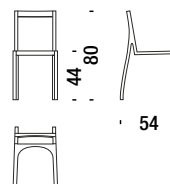

Chair

Chaise

474

0,2 m³ 5 Kg