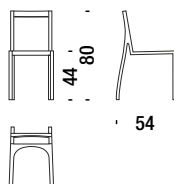

Chair

Sedia

474

0,2 m³ 5 Kg