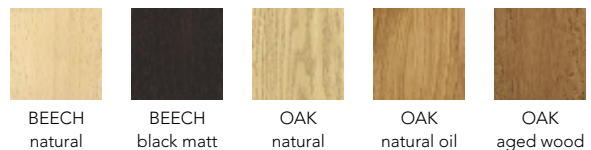

Design **Patricia Urquiola** - 2010

Recommended fabric hangers

Tirille e tessuti consigliati

- 110-Kvadrat x Moroso n° 1 / n° 2
- 115-People for Gentry
- 121-Elastic Fantastic 1
- 122-Elastic Fantastic 2
- Hallingdal & Divina
- Pelle / Leather T - Leather Z

Finish - Finiture

BEECH
natural

BEECH
black matt

OAK
natural

OAK
natural oil

OAK
aged wood

Beech armchair

Poltrona faggio