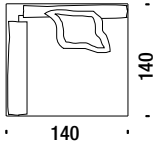

Nebula Nine elem.dx 140x110 piuma

DL0F50

11,8mt. 1,2m³ 56Kg

Nebula Nine left elem.140x140 goose down

Nebula Nine elem.sx 140x140 piuma

DL0F49

13mt. 1,5m³ 64Kg

Nebula Nine right elem.140x140 goose down