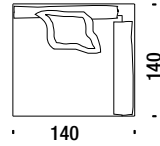

Nebula Nine right elem.140x140 goose down

Nebula Nine elem.dx 140x140 piuma

DL0F47

13mt. 1,5m³ 64Kg