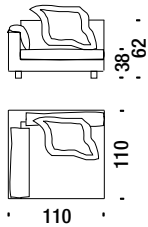

29,4mt. 3,5m³ 163Kg

Nebula Nine Sofa left 390x110/140 fiber

Nebula Nine Sofa sx 390x110/140 fibra

DL0F63

32,2mt. 3,5m³ 154Kg

Nebula Nine Sofa right 390x110/140 fiber

Nebula Nine Sofa dx 390x110/140 fibra

DL0F62

32,2mt. 3,5m³ 154Kg

Nebula Nine central elem.90x110 fiber

Nebula Nine elem.cent.90x110 fibra

DL0F99

6,6mt. 0,9m³ 35Kg

Nebula Nine central elem.110x110 fiber

Nebula Nine elem.cent.110x110 fibra

DL0F72

7,4mt. 0,9m³ 38Kg

Nebula Nine left elem.110x110 fiber

Nebula Nine elem.sx 110x110 fibra

DL0F73

10,3mt. 0,9m³ 40Kg

Nebula Nine right elem.110x110 fiber

Nebula Nine elem.dx 110x110 fibra

DL0F71

10,3mt. 0,9m³ 40Kg

Nebula Nine central elem.90x140 fiber

Nebula Nine elem.cent.90x140 fibra

DL0F84

7,1mt. 1,2m³ 49Kg

Nebula Nine central elem.110x140 fiber

Nebula Nine elem.cent.110x140 fibra

DL0F75