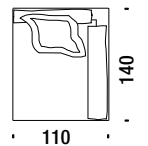

Nebula Nine elem.cent.90x140 piuma

DL0F83

7,1mt. 1,2m³ 49Kg

Nebula Nine central elem.110x140 goose down

Nebula Nine elem.cent.110x140 piuma

DL0F45

8,8mt. 1,2m³ 51Kg

Nebula Nine left elem.110x140 goose down

Nebula Nine elem.sx 110x140 piuma

DL0F46

10,3mt. 1,2m³ 56Kg

Nebula Nine right elem.110x140 goose down

Nebula Nine elem.dx 110x140 piuma

DL0F44

10,3mt. 1,2m³ 56Kg

Nebula Nine central elem.140x110 goose down