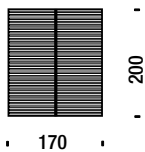

Slatted base 200x170

Rete doghe 200x170

DL0F95

0,3m³