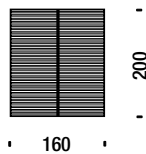

Slatted base 200x160

Rete doghe 200x160

DL0F94

0,3m³