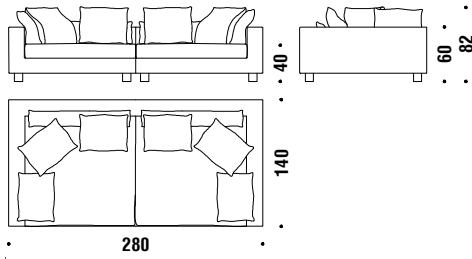

### Feet colors    Colori piedi .....

Raw Black

Ash Grey

**Nebula Light Sofa 280x140 fiber**

**Nebula Light Sofa 280x140 fibra**

F60

19,2mt. 2,9m<sup>3</sup> 128Kg

**Nebula Light left elem.110x110 fiber**