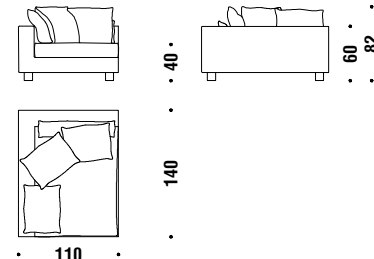

Nebula Light left elem.110x140 fiber

Nebula Light elem.sx 110x140 fibra

F76

10,3mt. 1,2m³ 56Kg