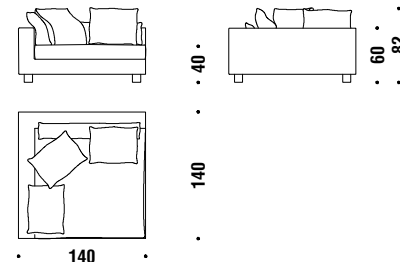

Nebula Light left elem.140x140 fiber

Nebula Light elem.sx 140x140 fibra

F79

13mt. 1,5m³ 64Kg