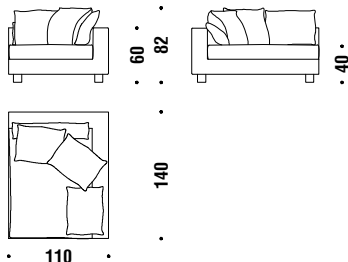

**Nebula Light elem.sx 140x110 fibra**

F81

11,8mt. 1,2m<sup>3</sup> 56Kg

**Nebula Light right elem.140x110 fiber**

**Nebula Light elem.dx 140x110 fibra**

F80

11,8mt. 1,2m<sup>3</sup> 56Kg

**Nebula Light left elem.110x140 fiber**

**Nebula Light elem.sx 110x140 fibra**

F76

10,3mt. 1,2m<sup>3</sup> 56Kg

**Nebula Light right elem.110x140 fiber**

**Nebula Light elem.dx 110x140 fibra**

F74

10,3mt. 1,2m<sup>3</sup> 56Kg

**Nebula Light left elem.140x140 fiber**