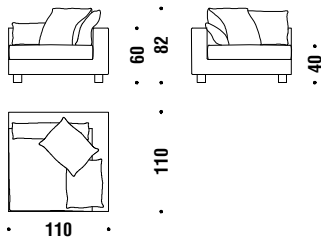

### Feet colors    Colori piedi .....

Raw Black

Ash Grey

**Nebula Light Sofa 280x140 fiber**

**Nebula Light Sofa 280x140 fibra**

F60

19,2mt. 2,9m<sup>3</sup> 128Kg

**Nebula Light left elem.110x110 fiber**

**Nebula Light elem.sx 110x110 fibra**

F73

10,3mt. 0,9m<sup>3</sup> 40Kg

**Nebula Light right elem.110x110 fiber**

**Nebula Light elem.dx 110x110 fibra**

F71

10,3mt. 0,9m<sup>3</sup> 40Kg

**Nebula Light left elem.140x110 fiber**

**Nebula Light elem.sx 140x110 fibra**

F81

11,8mt. 1,2m<sup>3</sup> 56Kg

**Nebula Light right elem.140x110 fiber**

**Nebula Light elem.dx 140x110 fibra**

F80

11,8mt. 1,2m<sup>3</sup> 56Kg

**Nebula Light left elem.110x140 fiber**