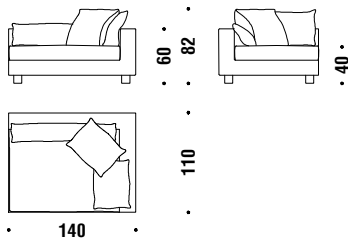

**Nebula Light elem.sx 110x110 fibra**

F73

10,3mt. 0,9m<sup>3</sup> 40Kg

**Nebula Light right elem.110x110 fiber**

**Nebula Light elem.dx 110x110 fibra**

F71

10,3mt. 0,9m<sup>3</sup> 40Kg

**Nebula Light left elem.140x110 fiber**

**Nebula Light elem.sx 140x110 fibra**

F81

11,8mt. 1,2m<sup>3</sup> 56Kg

**Nebula Light right elem.140x110 fiber**

**Nebula Light elem.dx 140x110 fibra**

F80

11,8mt. 1,2m<sup>3</sup> 56Kg

**Nebula Light left elem.110x140 fiber**