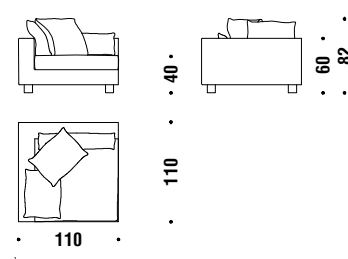

Nebula Light left elem.110x110 fiber

Nebula Light elem.sx 110x110 fibra

F73

10,3mt. 0,9m³ 40Kg