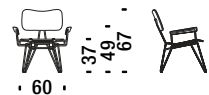

Overdyed chair reloaded vers. A

Overdyed chair reloaded vers. A DL8F2A

0,7mt. 1,3m² 0,3m³ 11Kg ~~✗~~

Overdyed chair reloaded vers. B

Overdyed chair reloaded vers. B DL8F2B

1,2mt. 2,3m² 0,3m³ 12Kg ~~✗~~

Overdyed Lounge Chair

Overdyed Lounge Chair DL0F02

0,5m³ 19Kg **FSC® Certified**

Overdyed Reloaded

Overdyed Reloaded DL2H01

1,4mt. 2,2m² 0,5m³ 18Kg **FSC® Certified** ~~✗~~

Overdyed stool

Overdyed stool **DL8F2D**

0,4m³ 12Kg **FSC® Certified**