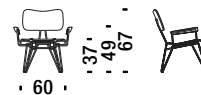

Overdyed Lounge Chair DL0F02

0,5m³ 19Kg **FSC® Certified**

Overdyed Reloaded

Overdyed Reloaded DL2H01

1,4mt. 2,2m² 0,5m³ 18Kg **FSC® Certified** ~~✗~~

Overdyed stool

Overdyed stool **DL8F2D**

0,4m³ 12Kg **FSC® Certified**