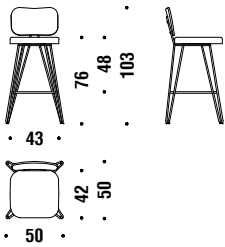

Overdyed stool reloaded vers. A

Overdyed stool reloaded vers. A **DL8F2E**

0,7mt. 1,3m² 0,4m³ 13Kg