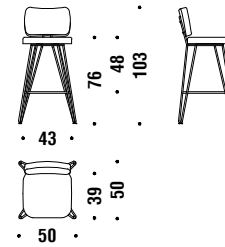

Overdyed Lounge Chair DL0F02

0,5m³ 19Kg **FSC® Certified**

Overdyed Reloaded

Overdyed Reloaded DL2H01

1,4mt. 2,2m² 0,5m³ 18Kg **FSC® Certified** ~~✗~~

Overdyed stool

Overdyed stool **DL8F2D**

0,4m³ 12Kg **FSC® Certified**

Overdyed stool reloaded vers. A

Overdyed stool reloaded vers. A **DL8F2E**

0,7mt. 1,3m² 0,4m³ 13Kg

Overdyed stool reloaded vers. B

Overdyed stool reloaded vers. B **DL8F2G**

1,2mt. 2,3m² 0,4m³ 14Kg

Overdyed armchair reloaded