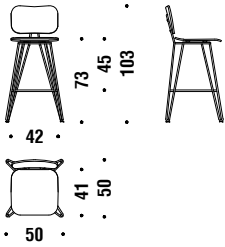

Overdyed Lounge Chair DL0F02

0,5m³ 19Kg **FSC® Certified**

Overdyed Reloaded

Overdyed Reloaded DL2H01

1,4mt. 2,2m² 0,5m³ 18Kg **FSC® Certified** ~~✗~~

Overdyed stool

Overdyed stool **DL8F2D**

0,4m³ 12Kg **FSC® Certified**