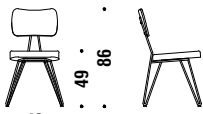

Overdyed chair reloaded vers. A

Overdyed chair reloaded vers. A DL8F2A

0,7mt. 1,3m² 0,3m³ 11Kg ~~✗~~