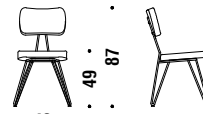

Overdyed chair reloaded vers. A

Overdyed chair reloaded vers. A DL8F2A

0,7mt. 1,3m² 0,3m³ 11Kg ~~✗~~

Overdyed chair reloaded vers. B

Overdyed chair reloaded vers. B DL8F2B

1,2mt. 2,3m² 0,3m³ 12Kg ~~✗~~

Overdyed Lounge Chair