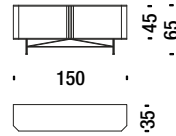

0,5m³ 65Kg

Perf Bar cabinet with steel top

Perf mobile bar piano acciaio

DL308V

0,5m³ 65Kg

Perf Bar cabinet with wooden top

Perf mobile bar piano legno

DL308W