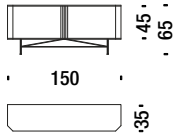

Perf Credenza with steel top

Perf credenza piano acciaio

DL308T

0,5m³ 75Kg