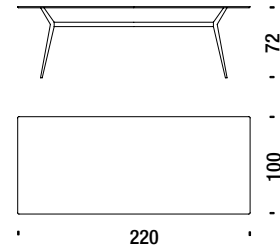

Pylon rectangular 220x100x72 black smoke

Pylon rectangulaire 220x100x72 black smoke

DL4H23

0,4m³ 60Kg