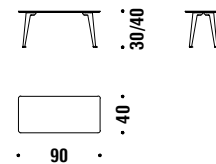

Pylon rectangular 220x100x72 black smoke

Pylon rectangulaire 220x100x72 black smoke

DL4H23

0,4m³ 60Kg

Pylon Liquid Marble 90x40

Pylon Liquid Marble 90x40

DL8L19

0,1m³ 28Kg