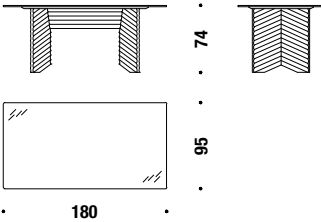

Rows tables

RWO

Table Diagonal 180x95 glass top

Tish Diagonal 180x95 Glas platte

2FQ

0,5 m³ 130 Kg

Table Diagonal 240x100 glass top

Tish Diagonal 240x100 Glas platte

2FR

0,7 m³ 175 Kg

Table Vertical 240x100 glass top

Tish Vertical 240x100 Glas platte

2FS

0,5 m³ 160 Kg

Table Vertical 300x100 glass top

Tish Vertical 300x100 Glas platte

2FT

0,6 m³ 200 Kg

Table Diagonal 180x95 marble top

Tish Diagonal 180x95 Marmor platte

3FQ

0,6 m³ 160 Kg

Table Diagonal 240x100 marble top

Tish Diagonal 240x100 Marmor platte