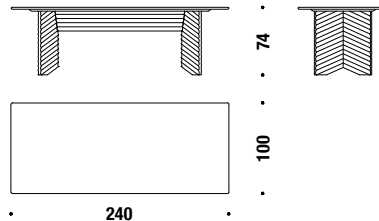

2FT

0,6 m³ 200 Kg

Table Diagonal 180x95 marble top

Tish Diagonal 180x95 Marmor platte

3FQ

0,6 m³ 160 Kg

Table Diagonal 240x100 marble top

Tish Diagonal 240x100 Marmor platte

3FR

0,7 m³ 210 Kg

Table Vertical 240x100 marble top

Tish Vertical 240x100 Marmor platte

3FS

0,5 m³ 210 Kg

Table Diagonal 180x95 wooden top

Tish Diagonal 180x95 Holzplatte

4FQ

0,6 m³ 100 Kg

Table Diagonal 240x100 wooden top

Tish Diagonal 240x100 Holzplatte

4FR

0,7 m³ 130 Kg

Table Vertical 240x100 wooden top

Tish Vertical 240x100 Holzplatte