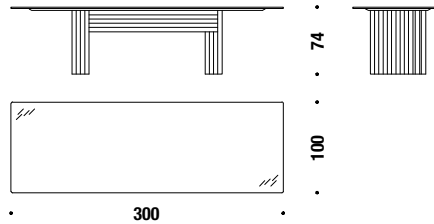

Rows tables

RWO

Table Diagonal 180x95 glass top

Tish Diagonal 180x95 Glas platte

2FQ

0,5 m³ 130 Kg

Table Diagonal 240x100 glass top

Tish Diagonal 240x100 Glas platte

2FR

0,7 m³ 175 Kg

Table Vertical 240x100 glass top

Tish Vertical 240x100 Glas platte

2FS

0,5 m³ 160 Kg

Table Vertical 300x100 glass top

Tish Vertical 300x100 Glas platte

2FT

0,6 m³ 200 Kg

Table Diagonal 180x95 marble top

Tish Diagonal 180x95 Marmor platte

3FQ

0,6 m³ 160 Kg

Table Diagonal 240x100 marble top

Tish Diagonal 240x100 Marmor platte

3FR

0,7 m³ 210 Kg

Table Vertical 240x100 marble top

Tish Vertical 240x100 Marmor platte

3FS

0,5 m³ 210 Kg

Table Diagonal 180x95 wooden top

Tish Diagonal 180x95 Holzplatte