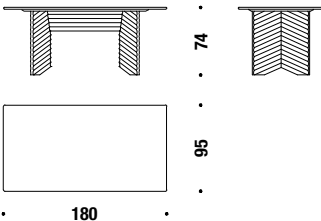

Rows tables

RWO

Table Diagonal 180x95 glass top

Tish Diagonal 180x95 Glas platte

2FQ

0,5 m³ 130 Kg

Table Diagonal 240x100 glass top

Tish Diagonal 240x100 Glas platte

2FR

0,7 m³ 175 Kg

Table Vertical 240x100 glass top

Tish Vertical 240x100 Glas platte

2FS

0,5 m³ 160 Kg

Table Vertical 300x100 glass top

Tish Vertical 300x100 Glas platte

2FT

0,6 m³ 200 Kg

Table Diagonal 180x95 marble top

Tish Diagonal 180x95 Marmor platte

3FQ

0,6 m³ 160 Kg

Table Diagonal 240x100 marble top

Tish Diagonal 240x100 Marmor platte

3FR

0,7 m³ 210 Kg

Table Vertical 240x100 marble top

Tish Vertical 240x100 Marmor platte

3FS

0,5 m³ 210 Kg

Table Diagonal 180x95 wooden top

Tish Diagonal 180x95 Holzplatte