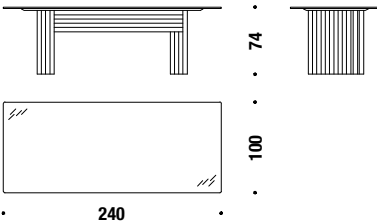

Rows tables

RWO

Table Diagonal 180x95 glass top

Tish Diagonal 180x95 Glas platte

2FQ

0,5 m³ 130 Kg

Table Diagonal 240x100 glass top

Tish Diagonal 240x100 Glas platte

2FR

0,7 m³ 175 Kg

Table Vertical 240x100 glass top

Tish Vertical 240x100 Glas platte

2FS

0,5 m³ 160 Kg

Table Vertical 300x100 glass top

Tish Vertical 300x100 Glas platte

2FT

0,6 m³ 200 Kg

Table Diagonal 180x95 marble top

Tish Diagonal 180x95 Marmor platte

3FQ

0,6 m³ 160 Kg

Table Diagonal 240x100 marble top

Tish Diagonal 240x100 Marmor platte