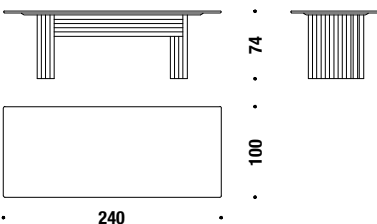

Rows tables

RWO

Table Diagonal 180x95 glass top

Tish Diagonal 180x95 Glas platte

2FQ

0,5 m³ 130 Kg

Table Diagonal 240x100 glass top

Tish Diagonal 240x100 Glas platte

2FT

0,6 m³ 200 Kg

Table Diagonal 180x95 marble top

Tish Diagonal 180x95 Marmor platte

3FQ

0,6 m³ 160 Kg

Table Diagonal 240x100 marble top

Tish Diagonal 240x100 Marmor platte

3FR

0,7 m³ 210 Kg

Table Vertical 240x100 marble top

Tish Vertical 240x100 Marmor platte

3FS

0,5 m³ 210 Kg

Table Diagonal 180x95 wooden top

Tish Diagonal 180x95 Holzplatte

4FQ

0,6 m³ 100 Kg

Table Diagonal 240x100 wooden top

Tish Diagonal 240x100 Holzplatte

4FR

0,7 m³ 130 Kg

Table Vertical 240x100 wooden top

Tish Vertical 240x100 Holzplatte