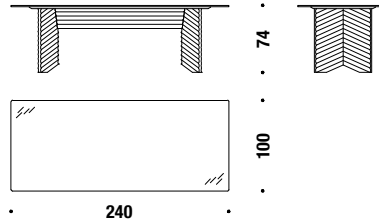

Rows tables

RWO

Table Diagonal 180x95 glass top

Tish Diagonal 180x95 Glas platte

2FQ

0,5 m³ 130 Kg

Table Diagonal 240x100 glass top

Tish Diagonal 240x100 Glas platte

2FR

0,7 m³ 175 Kg

Table Vertical 240x100 glass top

Tish Vertical 240x100 Glas platte

2FS

0,5 m³ 160 Kg

Table Vertical 300x100 glass top

Tish Vertical 300x100 Glas platte

2FT

0,6 m³ 200 Kg

Table Diagonal 180x95 marble top

Tish Diagonal 180x95 Marmor platte

3FQ

0,6 m³ 160 Kg

Table Diagonal 240x100 marble top

Tish Diagonal 240x100 Marmor platte

3FR

0,7 m³ 210 Kg

Table Vertical 240x100 marble top

Tish Vertical 240x100 Marmor platte

3FS

0,5 m³ 210 Kg

Table Diagonal 180x95 wooden top

Tish Diagonal 180x95 Holzplatte