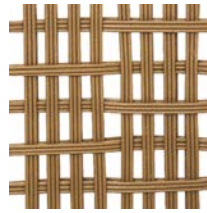

Tropicalia

Design Patricia Urquiola - 2008

TRO

' vol. 3 IN/OUTDOOR

CHAIR, ARMCHAIR and CHAISE LONGUE

Frame is tubular stainless steel or tubular steel with powder coat finish, suitable for outdoor use; on PVC glides. Polymer cord woven on frame.

version A: engineering polymer cord - Filo in tecnopolimero

version B: artificial leather

white quartz
transparent
milk
opaline

black quartz
black
light black
medium black

natural
natural
sage
grey

natural