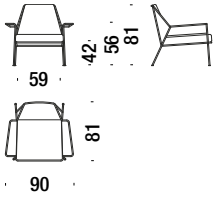

RAL 1003  
Yellow

Colors Coffe Table - Couleurs Coffe Table

Copper

RAL 7003  
Mossgrey

**Work is Over Lounge Chair**

**Work is Over Lounge Chair** ..... **DL4L30**

■ 2,2mt. ▲ 4,2m<sup>2</sup> □ 0,6m<sup>3</sup> 🧑 29Kg

**Work is Over Side Table**

**Work is Over Side Table** ..... **DL4L40**

□ 0,1m<sup>3</sup> 🧑 8Kg

**Work is Over Coffee Table**

**Work is Over Coffee Table** ..... **DL4L41**

□ 0,3m<sup>3</sup> 🧑 12Kg